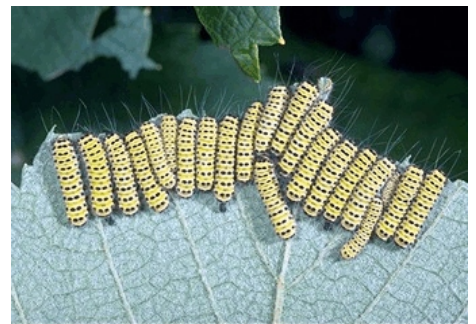

INSECT PESTS OF GRAPES

Grape Flea Beetle

Grape Flea Beetle Larva

Grape Vine Aphids

Grape Cane Girdler

Grape Cane Girdler Injury

Cane Gallmaker Injury

Grape Phylloxera

Grape Root Borer

Grape Root Borer Moths

Grape Berry Moth

Grape Berry Moth Injury

A Grape Leafhopper

Grape Webworm

Grape Rootworm

Grape Leaf Skeletonizer